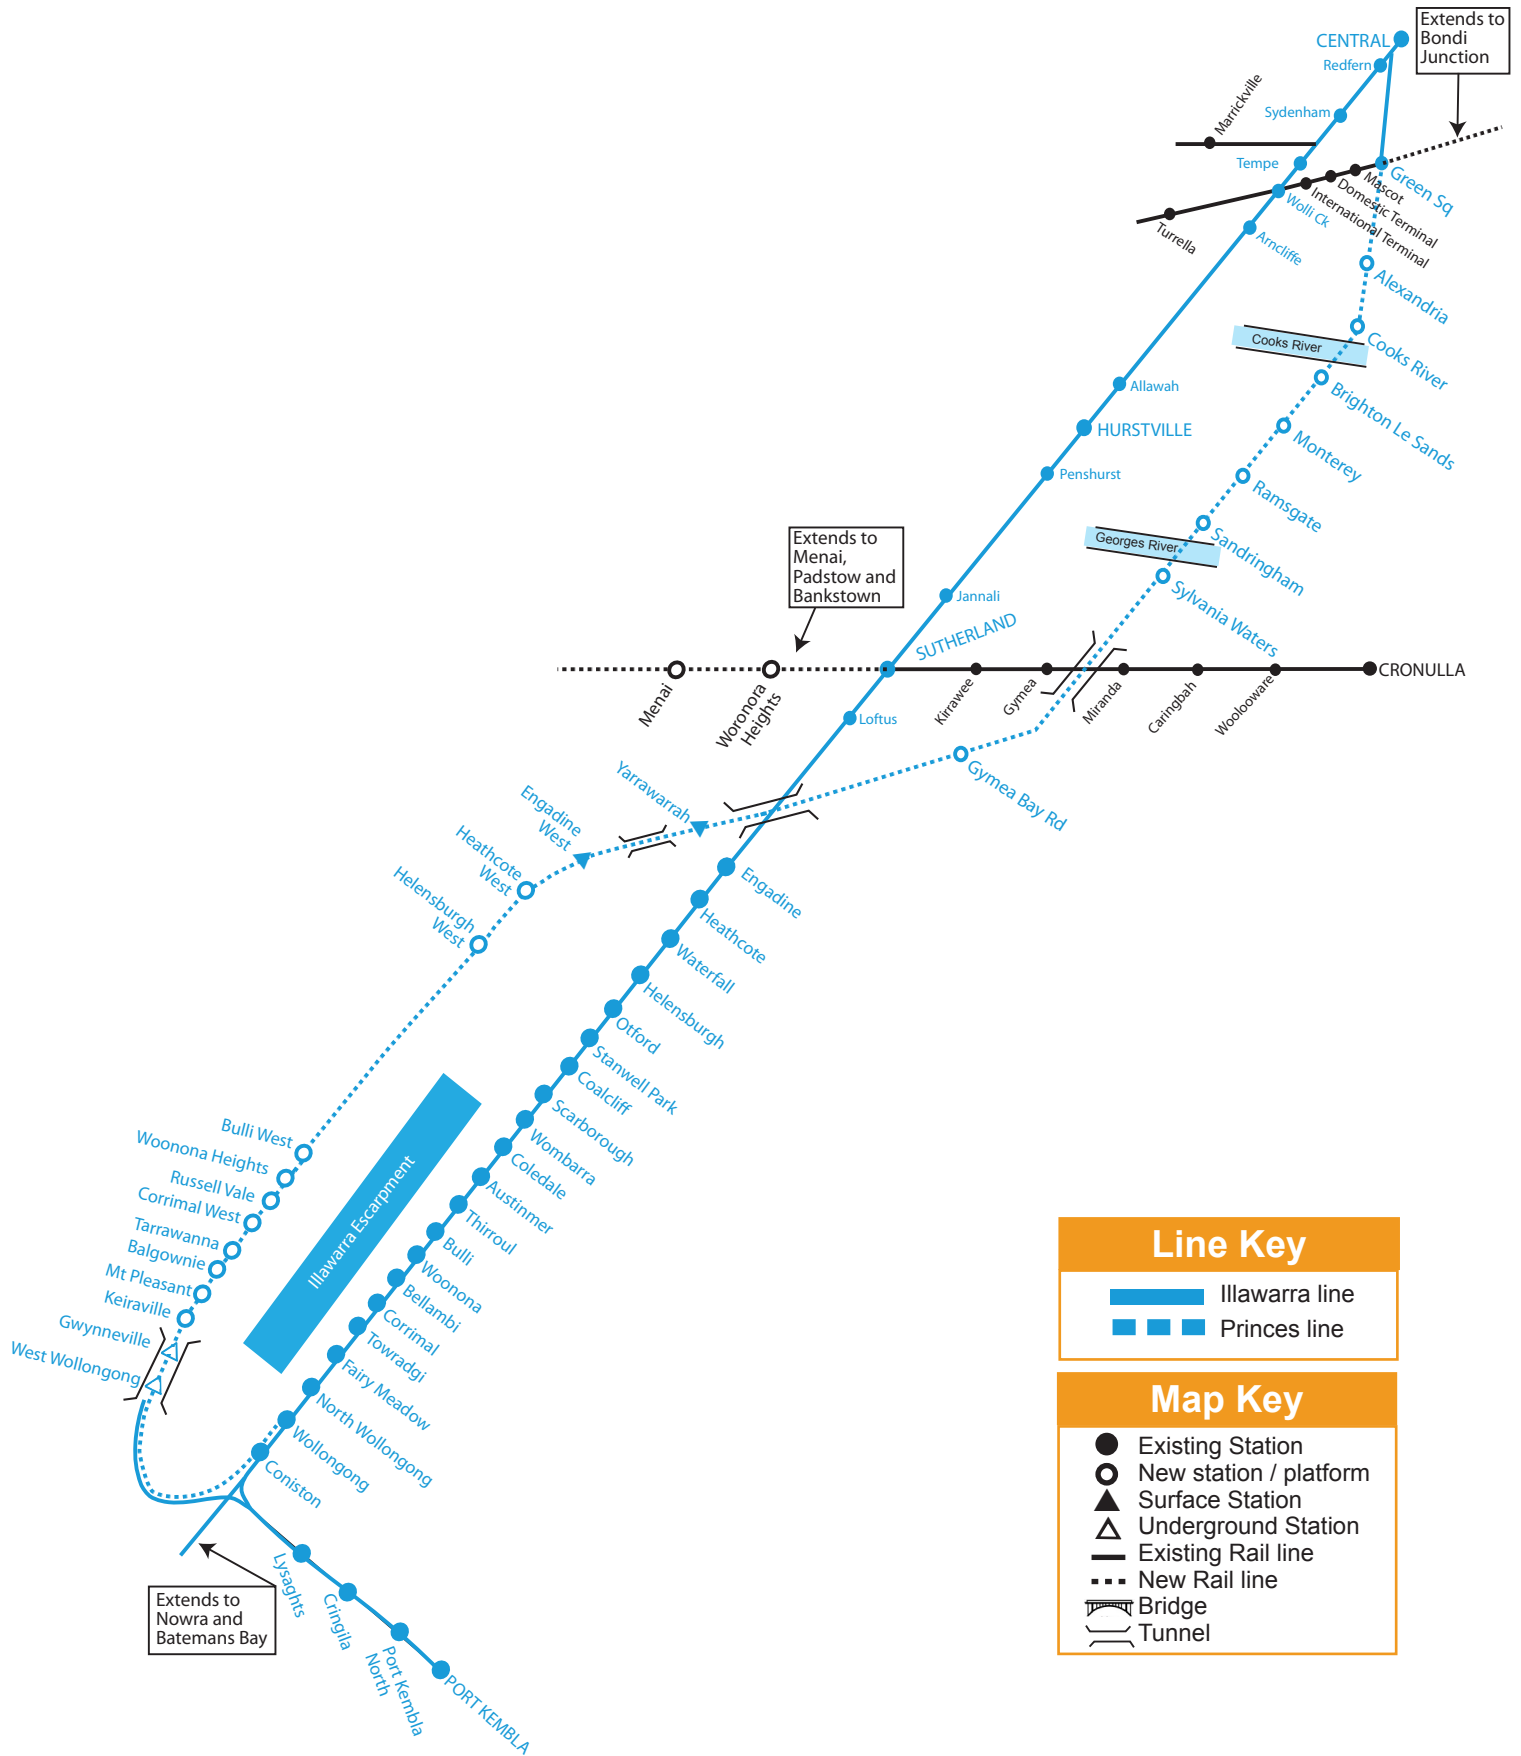

IMPROVE REGIONAL AND RURAL RAILWAYS

Illawarra Lines

18 January 2009

Authorised by Victor Taffa 4/69a Darvall Road, West Ryde 2114
 Mob: 0416 134 650 Email: vpt000@y7mail.com Ph/Fax: (02) 9874 1542
 Printed by MBE Business Service Centre, 29 Smith St Parramatta NSW 2150. Ph (02) 9891 1144