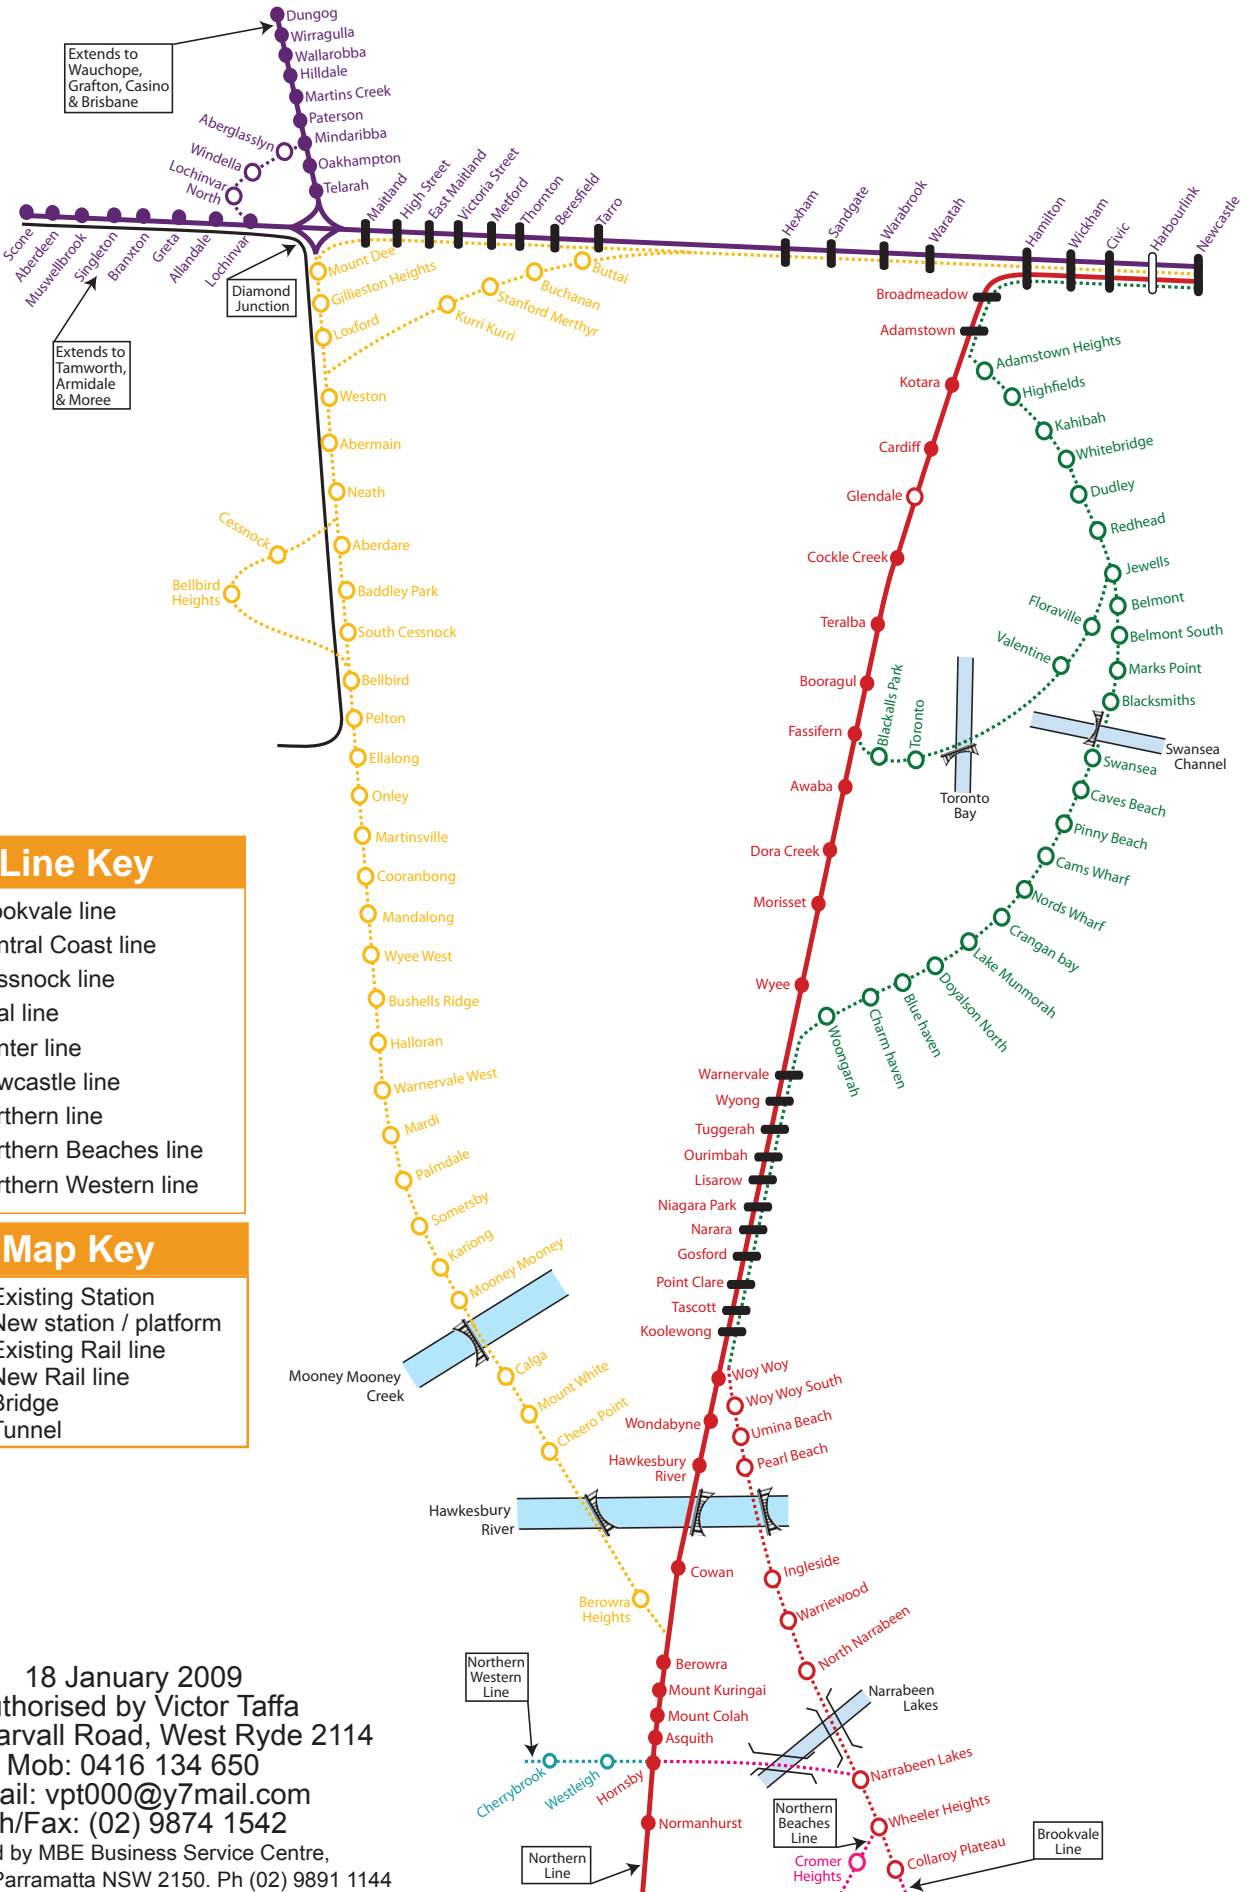

# IMPROVE REGIONAL AND RURAL RAILWAYS

## Hunter Lines

Line Key	
<span style="color: red;">■</span>	Brookvale line
<span style="color: orange;">■</span>	Central Coast line
<span style="color: yellow;">■</span>	Cessnock line
<span style="color: black;">■</span>	Coal line
<span style="color: purple;">■</span>	Hunter line
<span style="color: green;">■</span>	Newcastle line
<span style="color: darkred;">■</span>	Northern line
<span style="color: pink;">■</span>	Northern Beaches line
<span style="color: teal;">■</span>	Northern Western line

Map Key	
●	Existing Station
○	New station / platform
—	Existing Rail line
- - -	New Rail line
	Bridge
	Tunnel

18 January 2009  
 Authorised by Victor Taffa  
 4/69a Darvall Road, West Ryde 2114  
 Mob: 0416 134 650  
 Email: vpt000@y7mail.com  
 Ph/Fax: (02) 9874 1542  
 Printed by MBE Business Service Centre,  
 29 Smith St Parramatta NSW 2150. Ph (02) 9891 1144