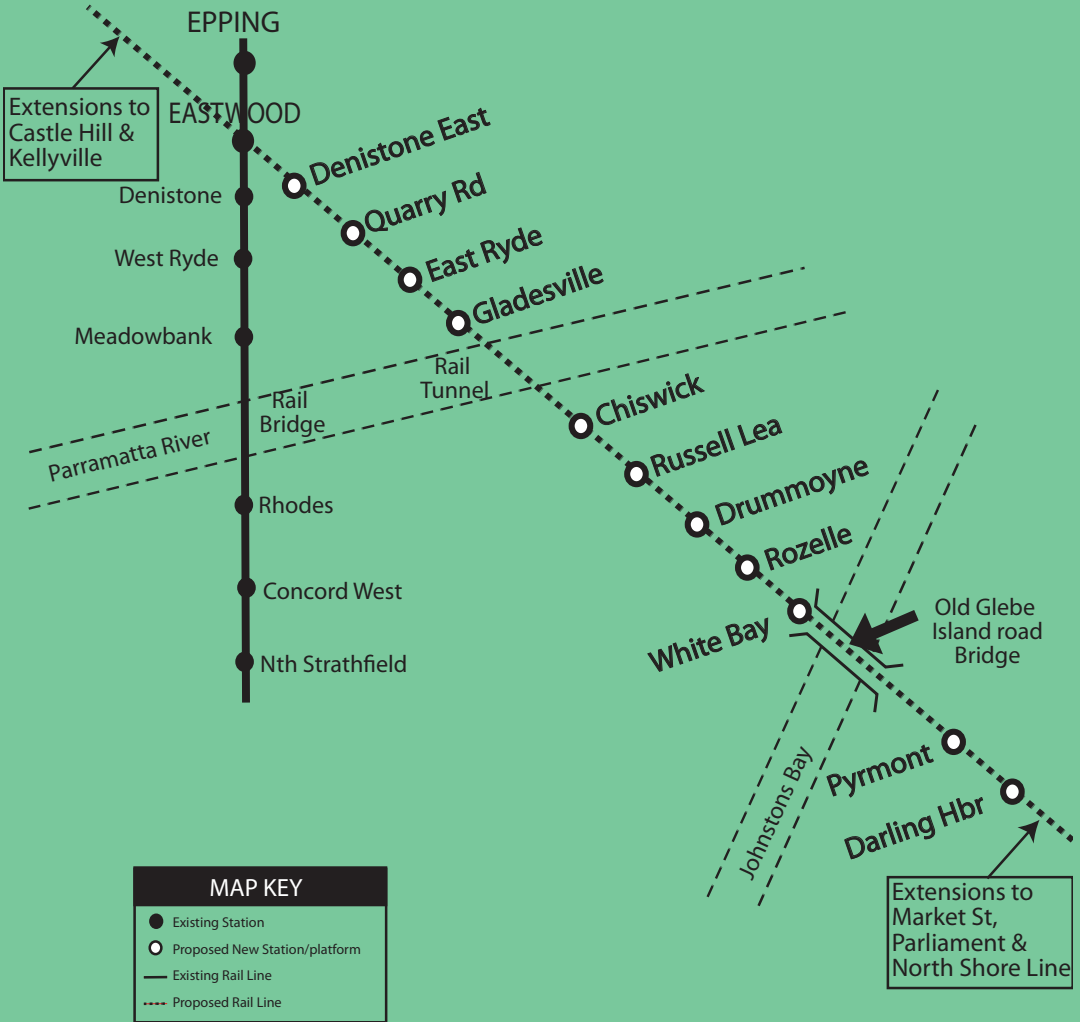

INDEPENDENT
for
RYDE

SATURDAY OCTOBER 18 2008

YOUR RAILWAYS: OUR FUTURE

**VICTOR OPPOSES THE PRIVATISATION OF ELECTRICITY
AND THE POWER COMPANIES**

IMPROVE SYDNEY PUBLIC TRANSPORT (ISPUT)

New Eastwood Railway